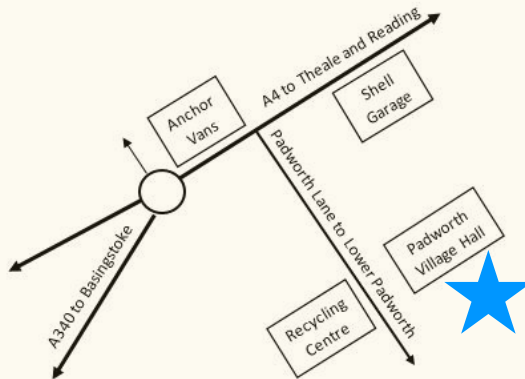

Entertainment: Beenham Wind Orchestra, West Berkshire Gun Dogs, Theale Tattoo, Dog Show

Food: Beer & cider tent, BBQ, Cake sale, Afternoon teas, Ice cream

Childrens' fun: Funfair rides, Face painting, Space hopper races